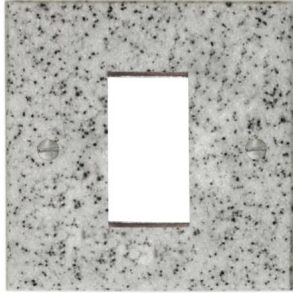

Raised Plate Quarry White

Euro Plate

1 Gang Euro Plate Grey

QRGSEUR1

1 Gang Euro Plate Grey

Quicklink: Q2605

The **Quarry** range is made from a strong and elegant material with the look and feel of natural stone. Designed to fit into the modern home ideal for use where stone is being used in structural or design elements.

General

Colour Grey

Dimensions

Height 86mm

Plate Depth 6mm

Width 86mm

Electrical

Voltage 240V