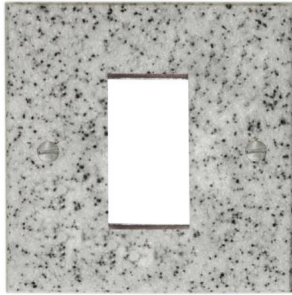

Raised Plate Quarry White

Euro Plate

1 Gang Euro Plate Grey

MR. RESISTOR[®]
Lighting Specialist Est. 1968

QRGSEUR1

1 Gang Euro Plate Grey

Quicklink: Q2605

The **Quarry** range is made from a strong and elegant material with the look and feel of natural stone. Designed to fit into the modern home ideal for use where stone is being used in structural or design elements.

General

Colour Grey

Dimensions

Height 86mm

Plate Depth 6mm

Width 86mm

Electrical

Voltage 240V