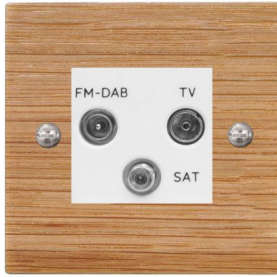

# Flat Plate Oak

TV Socket

1 gang television, satellite and FM socket Oak

**MR. RESISTOR**<sup>®</sup>  
Lighting Specialist Est. 1968

## OAKTRIPLEX

1 gang television, satellite and FM socket

Oak

Quicklink: Q25B5

The Flat Plate Oak range with metal switching as standard affords complete originality coupled with unique design.

### General

Colour                   Oak  
Construction         Aluminium / Wood