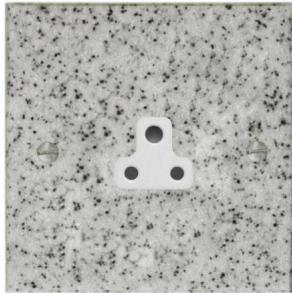

Raised Plate Quarry White

Light Socket

1 gang 2 amp unswitched socket outlet Grey

QRGSUSK1-2A

1 gang 2 amp unswitched socket outlet

Grey

Quicklink: Q258B

General

Colour Grey

Dimensions

Plate Depth 6mm

Electrical

Voltage 240V

The Quarry range is made from a strong and elegant material with the look and feel of natural stone. Designed to fit into the modern home ideal for use where stone is being used in structural or design elements.