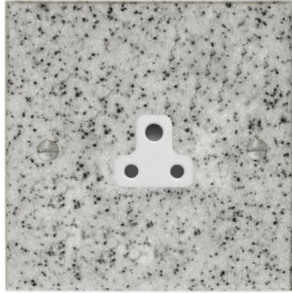

Raised Plate Quarry White

Light Socket

1 gang 2 amp unswitched socket outlet Grey

MR. RESISTOR[®]
Lighting Specialist Est. 1968

QRGSUSK1-2A

1 gang 2 amp unswitched socket outlet

Grey

Quicklink: Q258B

General

Colour Grey

Dimensions

Plate Depth 6mm

Electrical

Voltage 240V