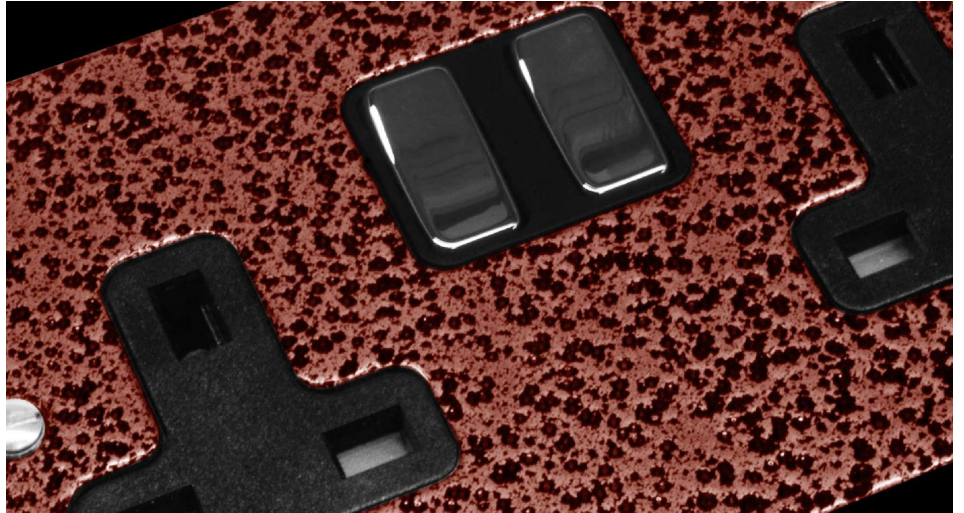

# Flat Plate Beaten Metal Copper

Light Socket

1 gang 5 amp unswitched socket outlet Copper

## COPUSK1

1 gang 5 amp unswitched socket outlet

Copper

Quicklink: Q2580

The Flat Plate Beaten Metal Copper range has a hard wearing, dual coloured coating finish with a black trim and black insert as standard.

### General

Colour Copper  
Construction Aluminium