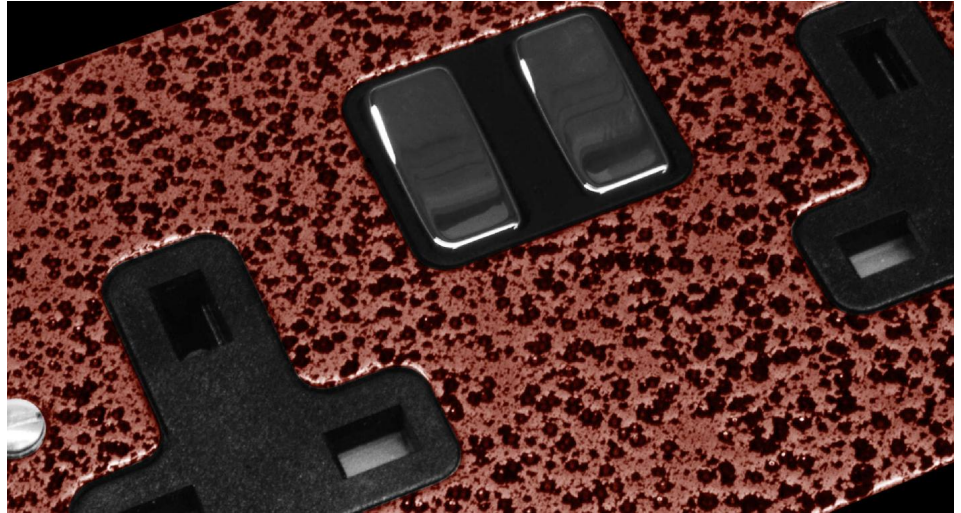

Flat Plate Beaten Metal Copper

Light Socket

1 gang 5 amp unswitched socket outlet Copper

MR. RESISTOR[®]
Lighting Specialist Est. 1968

COPUSK1

1 gang 5 amp unswitched socket outlet

Copper

Quicklink: Q2580

The Flat Plate Beaten Metal Copper range has a hard wearing, dual coloured coating finish with a black trim and black insert as standard.

General

Colour Copper
Construction Aluminium

Dimensions

Height 86mm
Plate Depth 2mm
Width 86mm