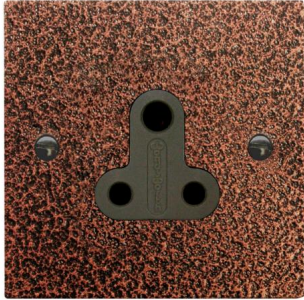

Flat Plate Beaten Metal Copper

Light Socket

1 gang 5 amp unswitched socket outlet Copper

MR. RESISTOR[®]
Lighting Specialist Est. 1968

COPUSK1

1 gang 5 amp unswitched socket outlet

Copper

Quicklink: Q2580

The Flat Plate Beaten Metal Copper range has a hard wearing, dual coloured coating finish with a black trim and black insert as standard.

General

Colour Copper
Construction Aluminium

Dimensions

Height 86mm
Plate Depth 2mm
Width 86mm