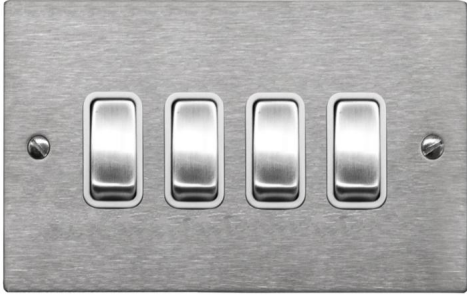

Raised Plate Accord Satin Stainless

Rocker Switch

4 gang 10 amp 2 way Satin Stainless

ACSSRSW4

4 gang 10 amp 2 way Satin Stainless

Quicklink: Q24D0

The **Accord** range has an ultra slimline plate, finished in Satin Stainless steel with metal switching as standard.

General

Colour Stainless Steel
Construction Stainless Steel

Dimensions

Height 86mm
Plate Depth 5mm
Width 146mm

Electrical

Voltage 240V
