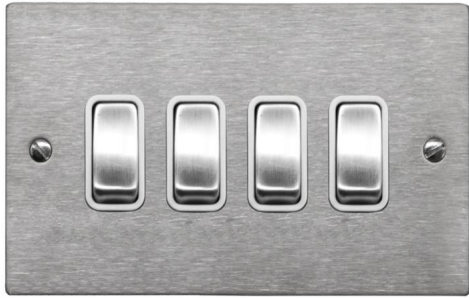

Raised Plate Accord Satin Stainless

Rocker Switch

4 gang 10 amp 2 way Satin Stainless

MR. RESISTOR[®]
Lighting Specialist Est. 1968

ACSSRSW4

4 gang 10 amp 2 way Satin Stainless

Quicklink: Q24D0

The **Accord** range has an ultra slimline plate, finished in Satin Stainless steel with metal switching as standard.

General

Colour Stainless Steel
Construction Stainless Steel

Dimensions

Height 86mm
Plate Depth 5mm
Width 146mm

Electrical

Voltage 240V