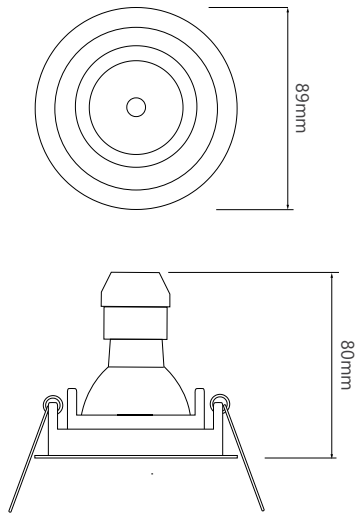

Battery	3 hrs
Emergency Type	Maintained

Dimensions

Cut Out	82mm (Diameter)
Diameter	89mm
Horizontal Rotation	360°
Minimum Ceiling	68mm
Depth	
Pack Diameter	60mm
Pack Length	560mm
Vertical Rotation	30°

Electrical

Maximum Wattage	9W
Voltage	240V

The **Rock 'n' Roll** is a fully adjustable downlight. The inner ring can tilt to a maximum of 30° for precise beam placement.

The outer ring of this product is permanently attached to the ceiling and the two inner rings are one piece. These two inner rings are easily pulled out to reveal the lampholder. This simply pushes back in place afterwards. No clips or tools are needed, simplifying the lamp replacement process without compromising the design.

Dimensions using our GU10 LED 7W Large lamps

Dimensions using our LED Module

Dimensions using our LED Module