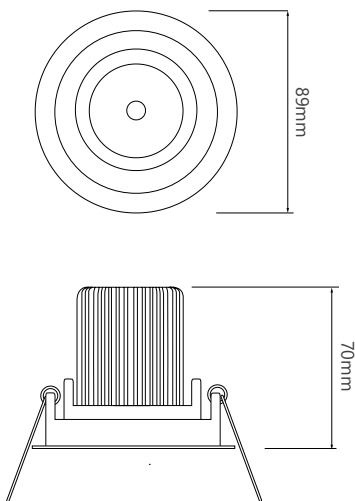

Battery	3 hrs
Emergency Type	Maintained

Dimensions

Cut Out	82mm (Diameter)
Diameter	89mm
Horizontal Rotation	360°
Minimum Ceiling	68mm
Depth	
Pack Diameter	60mm
Pack Length	560mm
Vertical Rotation	30°

Electrical

Maximum Wattage	9W
Voltage	240V

The **Rock 'n' Roll** is a fully adjustable downlight. The inner ring can tilt to a maximum of 30° for precise beam placement.

The outer ring of this product is permanently attached to the ceiling and the two inner rings are one piece. These two inner rings are easily pulled out to reveal the lampholder. This simply pushes back in place afterwards. No clips or tools are needed, simplifying the lamp replacement process without compromising the design.

Non-Maintained Emergency Lighting: A non-maintained fitting is not illuminated until the event of power failure.

Rock 'n' Roll

Rock 'n' Roll LED GU10 Emergency Kit
Black 9W

Dimensions using our GU10 LED 5W Retro lamps

Dimensions using our GU10 LED 7W Large lamps

Dimensions using our LED Module

Dimensions using our LED Module