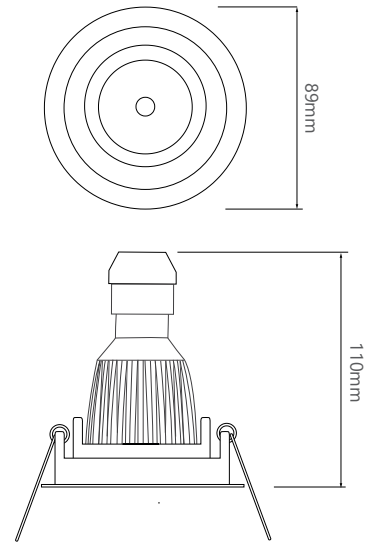

Battery	3 hrs
Emergency Type	Maintained

Dimensions

Cut Out	82mm (Diameter)
Diameter	89mm
Horizontal Rotation	360°
Minimum Ceiling	68mm
Depth	
Pack Diameter	60mm
Pack Length	560mm
Vertical Rotation	30°

Electrical

Maximum Wattage	9W
Voltage	240V

The **Rock 'n' Roll** is a fully adjustable downlight. The inner ring can tilt to a maximum of 30° for precise beam placement.

The outer ring of this product is permanently attached to the ceiling and the two inner rings are one piece. These two inner rings are easily pulled out to reveal the lampholder. This simply pushes back in place afterwards. No clips or tools are needed, simplifying the lamp replacement process without compromising the design.

Non-Maintained Emergency Lighting: A non-maintained fitting is not illuminated until the event of power failure.

Rock 'n' Roll

Rock 'n' Roll LED GU10 Emergency Kit
Black 9W

Dimensions using our GU10 LED 5W Retro lamps

Dimensions using our GU10 LED 7W Large lamps

Dimensions using our LED Module

Dimensions using our LED Module