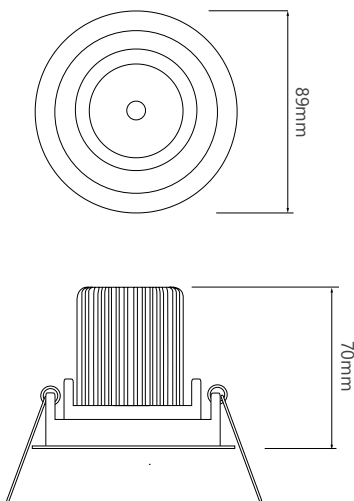

Electrical

Maximum Wattage	9W
Voltage	240V

The **Rock 'n' Roll** is a fully adjustable downlight. The inner ring can tilt to a maximum of 30° for precise beam placement.

The outer ring of this product is permanently attached to the ceiling and the two inner rings are one piece. These two inner rings are easily pulled out to reveal the lampholder. This simply pushes back in place afterwards. No clips or tools are needed, simplifying the lamp replacement process without compromising the design.

Non-Maintained Emergency Lighting: A non-maintained fitting is not illuminated until the event of power failure.

Dimensions using our GU10 LED 5W Retro lamps

Dimensions using our GU10 LED 7W Large lamps

Dimensions using our LED Module

Dimensions using our LED Module