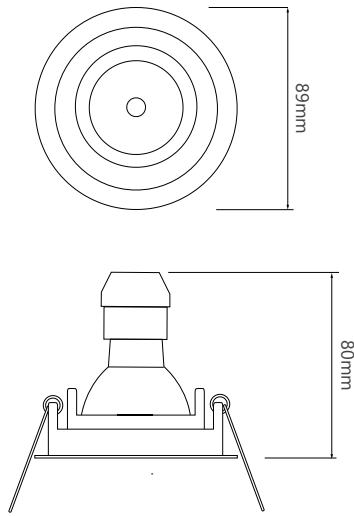

Dimensions using our GU10 LED 5W Retro lamps