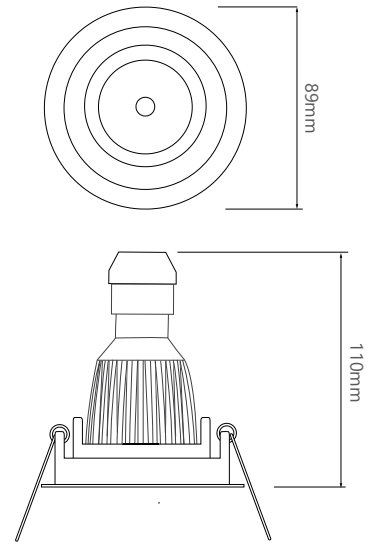

Electrical

Maximum Wattage	9W
Voltage	240V

The **Rock 'n' Roll** is a fully adjustable downlight. The inner ring can tilt to a maximum of 30° for precise beam placement.

The outer ring of this product is permanently attached to the ceiling and the two inner rings are one piece. These two inner rings are easily pulled out to reveal the lampholder. This simply pushes back in place afterwards. No clips or tools are needed, simplifying the lamp replacement process without compromising the design.

Non-Maintained Emergency Lighting: A non-maintained fitting is not illuminated until the event of power failure.

Dimensions using our GU10 LED 5W Retro lamps

Dimensions using our GU10 LED 7W Large lamps

Dimensions using our LED Module

Dimensions using our LED Module