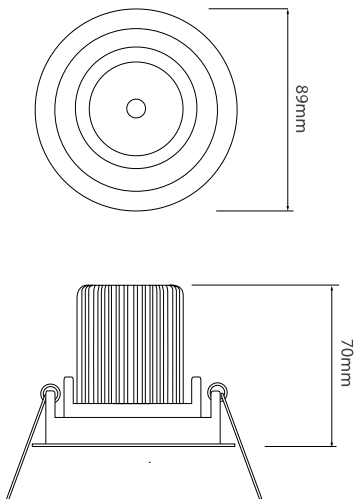

Rock 'n' Roll

Rock 'n' Roll GU10 240V
50W White

TALDL336/B WHITE

50W White
Quicklink: Q20BF

General

Cap	GU10
Colour	White
Construction	Die-Cast Aluminium
Dimmable	Yes

Dimensions

Cut Out	82mm (Diameter)
Diameter	89mm
Horizontal Rotation	350°
Minimum Ceiling Depth	76mm (Standard LED), 108mm (Long LED)
Vertical Rotation	30°

Electrical

Maximum Wattage	50W
Voltage	240V

The Rock 'n' Roll downlight is fully adjustable. Its inner and middle ring tilt through 30° and rotate through 350° respectively. A combination that allows you full control over the direction of the light source.

When fitted the outer ring is permanently attached to the ceiling while the two inner rings, which form one unit, can easily be pulled out to reveal the lampholder. This makes lamp replacement effortlessly simple.

Rock 'n' Roll

Rock 'n' Roll GU10 240V
50W White

Dimensions using our GU10 LED 5W Retro lamps

Dimensions using our GU10 LED 7W Large lamps

Dimensions using our LED Module

Dimensions using our LED Module