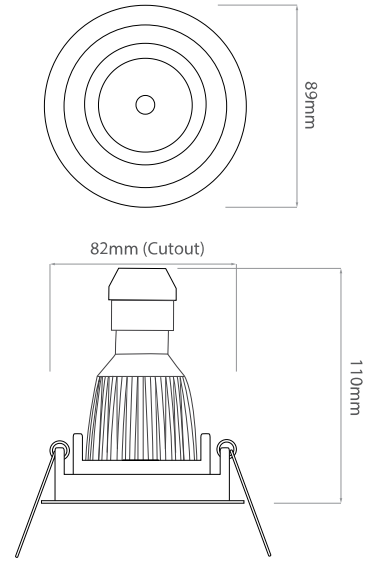

Rock 'n' Roll

Rock 'n' Roll GU10 240V
50W White

TALDL336/B WHITE

50W White
Quicklink: Q20BF

General

Cap	GU10
Colour	White
Construction	Die-Cast Aluminium
Dimmable	Yes

Dimensions

Cut Out	82mm (Diameter)
Diameter	89mm
Horizontal Rotation	350°
Minimum Ceiling Depth	76mm (Standard LED), 108mm (Long LED)
Vertical Rotation	30°

Electrical

Maximum Wattage	50W
Voltage	240V

The Rock 'n' Roll downlight is fully adjustable. Its inner and middle ring tilt through 30° and rotate through 350° respectively. A combination that allows you full control over the direction of the light source.

When fitted the outer ring is permanently attached to the ceiling while the two inner rings, which form one unit, can easily be pulled out to reveal the lampholder. This makes lamp replacement effortlessly simple.

Rock 'n' Roll

Rock 'n' Roll GU10 240V
50W White

Dimensions using our GU10 LED 5W Retro lamps

Dimensions using our GU10 LED 7W Large lamps

Dimensions using our LED Module

Dimensions using our LED Module