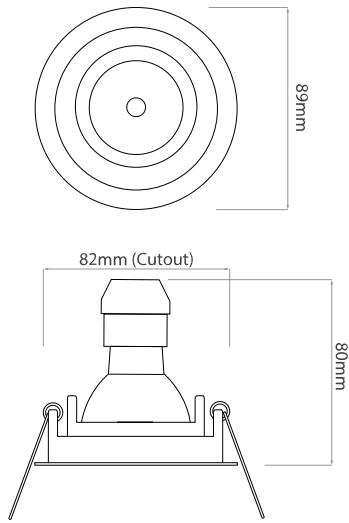

Rock 'n' Roll

Rock 'n' Roll GU10 240V
50W White

TALDL336/B WHITE

50W White
Quicklink: Q20BF

General

Cap	GU10
Colour	White
Construction	Die-Cast Aluminium
Dimmable	Yes

Dimensions

Cut Out	82mm (Diameter)
Diameter	89mm
Horizontal Rotation	350°
Minimum Ceiling Depth	76mm (Standard LED), 108mm (Long LED)
Vertical Rotation	30°

Electrical

Maximum Wattage	50W
Voltage	240V

The Rock 'n' Roll downlight is fully adjustable. Its inner and middle ring tilt through 30° and rotate through 350° respectively. A combination that allows you full control over the direction of the light source.

When fitted the outer ring is permanently attached to the ceiling while the two inner rings, which form one unit, can easily be pulled out to reveal the lampholder. This makes lamp replacement effortlessly simple.

Rock 'n' Roll

Rock 'n' Roll GU10 240V
50W White

Dimensions using our GU10 LED 5W Retro lamps

Dimensions using our GU10 LED 7W Large lamps

Dimensions using our LED Module

Dimensions using our LED Module