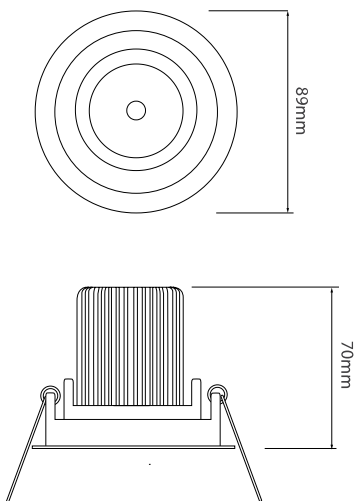

TALDL336/B WHITE

50W White

Quicklink: Q20BF

General

Cap	GU10
Colour	White
Construction	Die-Cast Aluminium
Dimmable	Yes

Dimensions

Cut Out	82mm (Diameter)
Diameter	89mm
Horizontal Rotation	350°
Minimum Ceiling Depth	76mm (Standard LED), 108mm (Long LED)
Vertical Rotation	30°

Electrical

Maximum Wattage	50W
Voltage	240V

The Rock 'n' Roll downlight is fully adjustable. Its inner and middle ring tilt through 30° and rotate through 350° respectively. A combination that allows you full control over the direction of the light source.

When fitted the outer ring is permanently attached to the ceiling while the two inner rings, which form one unit, can easily be pulled out to reveal the lampholder. This makes lamp replacement effortlessly simple.

Dimensions using our GU10 LED 5W Retro lamps

Dimensions using our GU10 LED 7W Large lamps

Dimensions using our LED Module

Dimensions using our LED Module