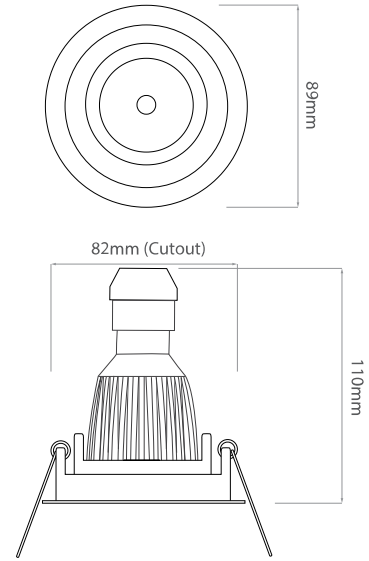

TALDL336/B WHITE

50W White

Quicklink: Q20BF

General

Cap	GU10
Colour	White
Construction	Die-Cast Aluminium
Dimmable	Yes

Dimensions

Cut Out	82mm (Diameter)
Diameter	89mm
Horizontal Rotation	350°
Minimum Ceiling Depth	76mm (Standard LED), 108mm (Long LED)
Vertical Rotation	30°

Electrical

Maximum Wattage	50W
Voltage	240V

The Rock 'n' Roll downlight is fully adjustable. Its inner and middle ring tilt through 30° and rotate through 350° respectively. A combination that allows you full control over the direction of the light source.

When fitted the outer ring is permanently attached to the ceiling while the two inner rings, which form one unit, can easily be pulled out to reveal the lampholder. This makes lamp replacement effortlessly simple.

Dimensions using our GU10 LED 5W Retro lamps

Dimensions using our GU10 LED 7W Large lamps

Dimensions using our LED Module

Dimensions using our LED Module