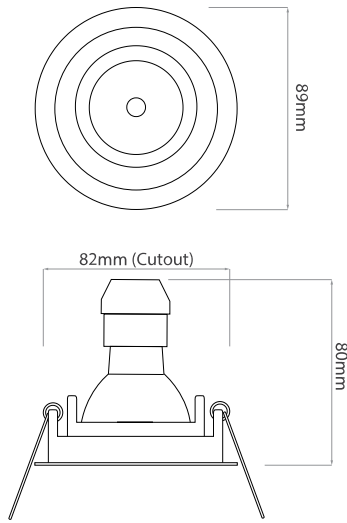

TALDL336/B WHITE

50W White

Quicklink: Q20BF

General

Cap	GU10
Colour	White
Construction	Die-Cast Aluminium
Dimmable	Yes

Dimensions

Cut Out	82mm (Diameter)
Diameter	89mm
Horizontal Rotation	350°
Minimum Ceiling Depth	76mm (Standard LED), 108mm (Long LED)
Vertical Rotation	30°

Electrical

Maximum Wattage	50W
Voltage	240V

The Rock 'n' Roll downlight is fully adjustable. Its inner and middle ring tilt through 30° and rotate through 350° respectively. A combination that allows you full control over the direction of the light source.

When fitted the outer ring is permanently attached to the ceiling while the two inner rings, which form one unit, can easily be pulled out to reveal the lampholder. This makes lamp replacement effortlessly simple.

Dimensions using our GU10 LED 5W Retro lamps

Dimensions using our GU10 LED 7W Large lamps

Dimensions using our LED Module

Dimensions using our LED Module