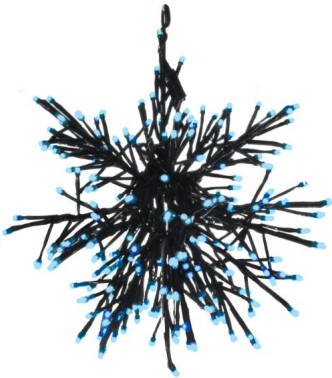

LED Snowflake Outdoor/Indoor

LED Outdoor/Indoor Snowflake 32

Blue Black

SPHERE DIA32 BBL

Blue Black

Quicklink: Q2053

General

Cable Colour	Black
Colour	Black
Construction	Metal / Plastic
IP Rating	IP44

Number of LED's 260

Dimensions

Cable Length	4m
Diameter	320mm

Electrical

Maximum Wattage	25W
Voltage	240V

The branches of the **LED Snowflake 32** house LED lights in either blue, cool white or warm white. They attach to a central frame to form a snowflake shape that when lit produces a stunning festive lighting effect. The snowflake can be used to brighten your indoor Christmas decorations or, as it is IP44 rated, can be safely used to add seasonal cheer to outdoor spaces. An integral 24V driver allows the fitting to be plugged directly into a mains supply for easy and convenient installation. The Snowflake comes with a black or white frame and is available in either 32mm or 65mm diameter sizes. This pendant cannot be used with a dimmer.

LED Snowflake Outdoor/Indoor

LED Outdoor/Indoor Snowflake 32

Blue Black