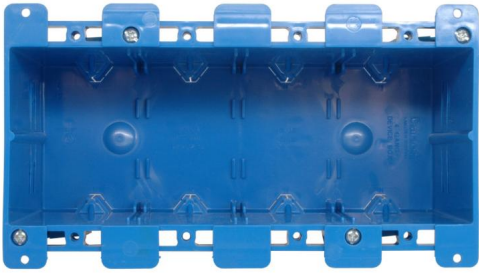

QS Accessories

Lutron Grafik Eye Dry Lining Back Box
Grafik Eye

245254

Grafik Eye
Quicklink: Q1F7E

Use the **Lutron Grafik Eye Dry Lining Back Box** to mount the Grafik Eye safely and securely into a dry lining wall.

Dimensions

Depth	90mm
Length	110mm
Width	196mm
