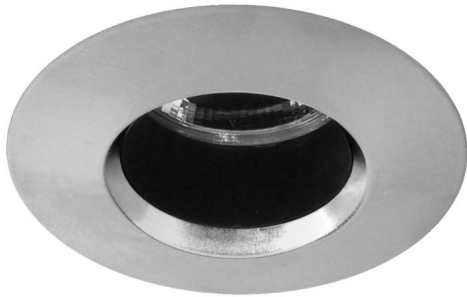

Elegant

Fixed Downlight 35 12V
35W Satin Chrome

MR. RESISTOR[®]
Lighting Specialist Est. 1968

LCD2004 202

35W Satin Chrome
Quicklink: Q1EC1

The 35mm Fixed Downlight holding a 35mm lamp. The downlight uses a spring retention system for easy installation and lamp changing.

General

Cap	GU4 / MR11
Colour	Chrome
Construction	Die-Cast Aluminium
Dimmable	Yes
IP Rating	IP20

Dimensions

Cut Out	50mm (Diameter)
Diameter	60mm
Minimum Ceiling Depth	95mm

Electrical

Maximum Wattage	35W
Voltage	12V