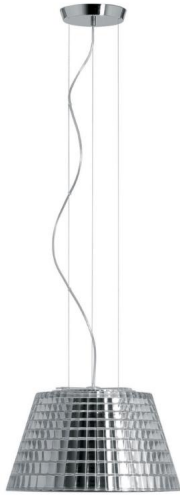

Flow

Flow Midi Pendant 240V
100W Polished Chrome / Clear Glass

FAB D87A03 15

100W Polished Chrome / Clear Glass
Quicklink: Q1E73

General

Cap	ES / E27
Colour	Chrome
Construction	Steel / Glass
Dimmable	Yes
IP Rating	IP20

Dimensions

Base Diameter	138mm
Base Length	32mm
Diameter	350mm
Length	206mm
Maximum Suspension Length	2000mm
Minimum Suspension Length	400mm

Electrical

Maximum Wattage	100W
Voltage	240V

The **Flow Midi Pendant** is precision engineered to ensure that the glass surface is in a geometrical pattern to produce multiple facets that reflect the internal light, creating a beautiful sparkling effect.

The shade diffuser is constructed from 24% lead glass to produce the unique effect. The fitting is completed with chrome detailing and a chrome effect ceiling rose. A 100W E27 mains voltage lamp is available separately.

This fitting comes in two other different sizes. A matching wall light is also available.