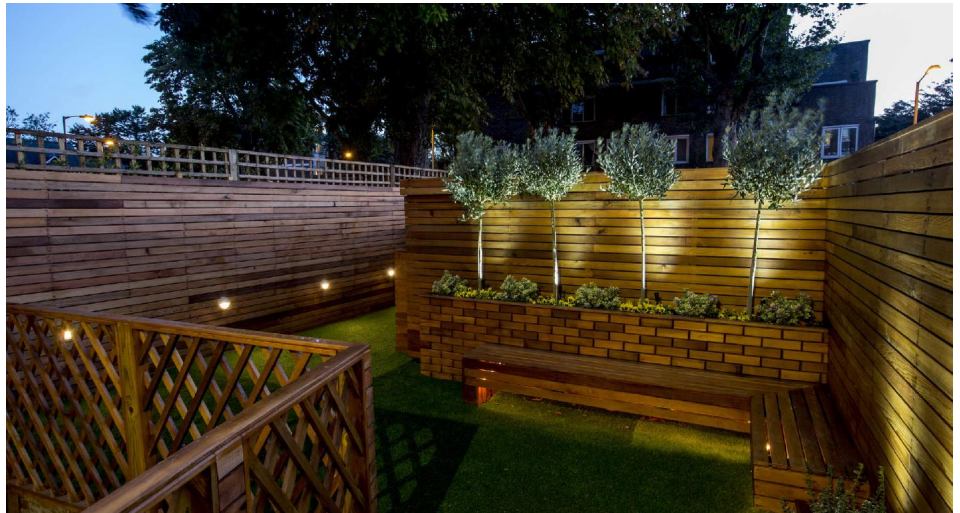

Eyelid

Recessed LED Miniature Eyelid Low Level Light 350mA

Blue

ZT20935 SS BLUE

Blue

Quicklink: Q1D84

The LED Miniature Eyelid is a small recessed wall light suitable for indoor or outdoor use.

The long life LED makes this fitting great for subtle lighting in the garden or the home. It has an IP rating of IP65, making it suitable for use in gardens or decking.