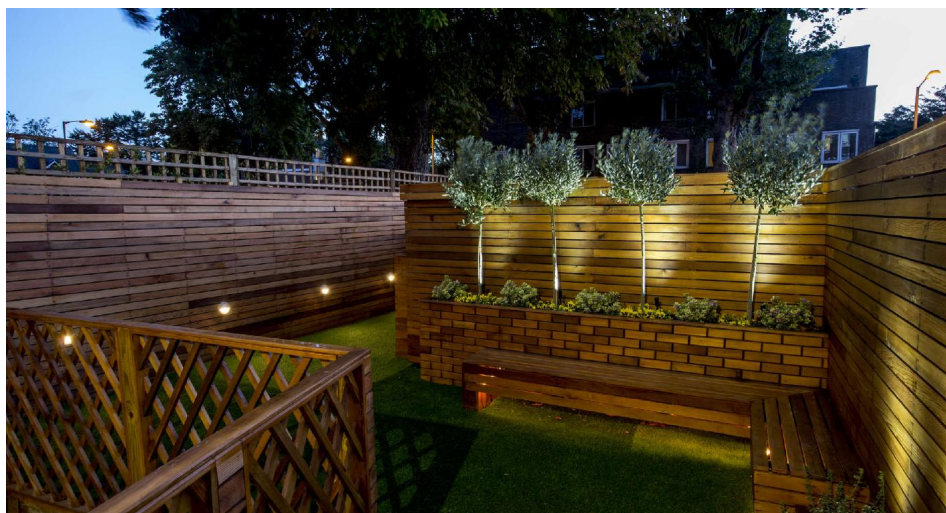

Eyelid

Recessed LED Miniature Eyelid Low Level Light 350mA

Blue

MR. RESISTOR[®]
Lighting Specialist Est. 1968

ZT20935 SS BLUE

Blue

Quicklink: Q1D84

The **LED Miniature Eyelid** is a small recessed wall light suitable for indoor or outdoor use.