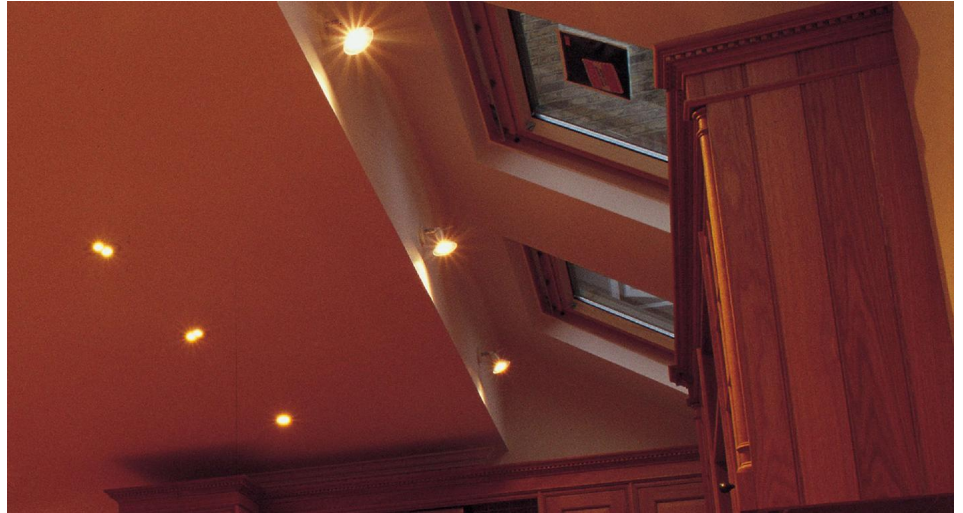

## C50013 SILVER

Silver 50W

Quicklink: Q1D54

The **Surface Professional** spotlight is adjustable with an aluminium body. The fitting has a transformer in the base making for easy installation. **Please note:** This fitting requires a trailing edge dimmer module to dim this fitting.