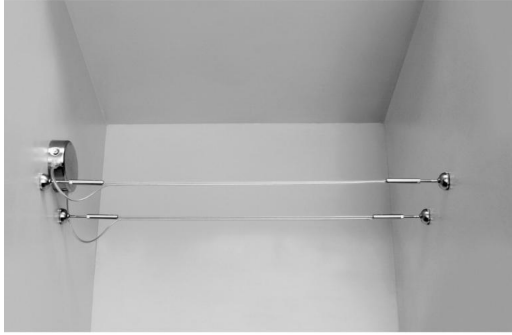

Tram Accessories

Fixing Kit with Wall Mains Supply
Satin Nickel 35mm

TR4109-8 NICKEL

Satin Nickel 35mm
Quicklink: Q1AB0

This **Fixing Kit** fixes your 240V cable and fittings to the wall as well as provide a connection to your power supply. Two versions are available, a 35mm fixing kit for light fitting loads and a 50mm fixing kit for heavier or multiple fitting loads.

For use with the Tram Wire System 240V only.

General

Colour	Nickel
Construction	Steel
IP Rating	IP00

Electrical

Voltage	240V
---------	------
