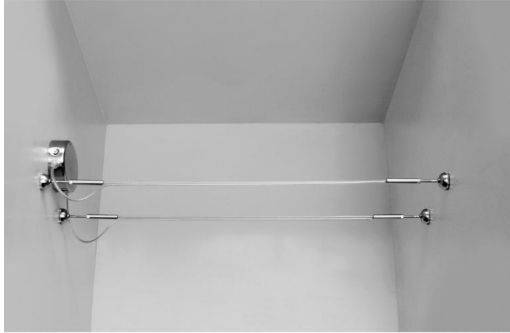

Tram Accessories

Fixing Kit with Wall Mains Supply
Satin Nickel 35mm

MR. RESISTOR[®]
Lighting Specialist Est. 1968

TR4109-8 NICKEL

Satin Nickel 35mm
Quicklink: Q1AB0

This **Fixing Kit** fixes your 240V cable and fittings to the wall as well as provide a connection to your power supply. Two versions are available, a 35mm fixing kit for light fitting loads and a 50mm fixing kit for heavier or multiple fitting loads.

For use with the Tram Wire System 240V only.

General

Colour	Nickel
Construction	Steel
IP Rating	IP00

Electrical

Voltage	240V
---------	------