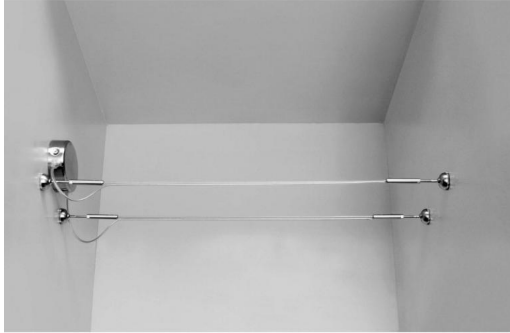

Tram Accessories

Fixing Kit with Wall Mains Supply
Chrome 35mm

TR4109-3 CHROME

Chrome 35mm
Quicklink: Q1AAE

This **Fixing Kit** fixes your 240V cable and fittings to the wall as well as provide a connection to your power supply. Two versions are available, a 35mm fixing kit for light fitting loads and a 50mm fixing kit for heavier or multiple fitting loads.

For use with the Tram Wire System 240V only.

General

Colour	Chrome
Construction	Steel
IP Rating	IP00

Electrical

Voltage	240V
---------	------
