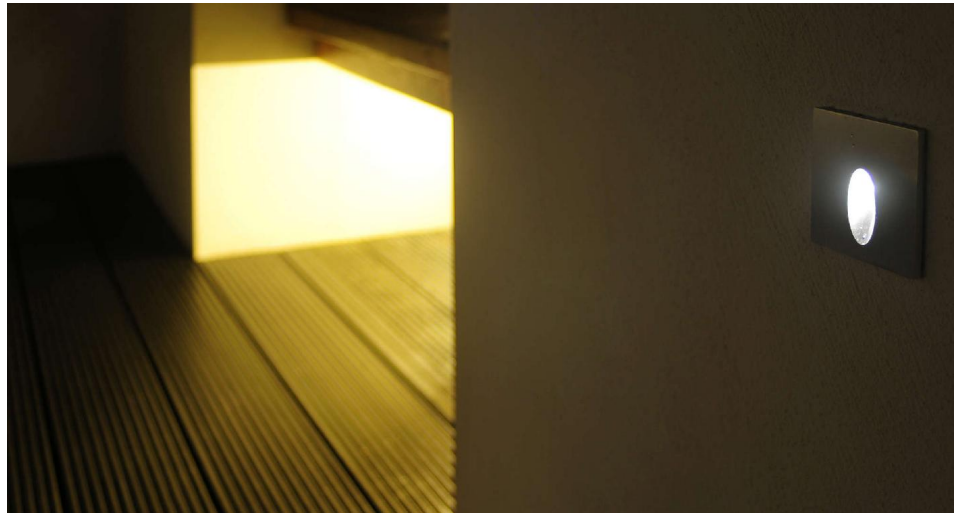

# Battlestar

Battlestar Round Recessed 700mA 3W  
Bronze 3000K Warm White

### Light Characteristics

Beam Angle	30°
Colour Rendering Index	85
Colour Temperature	3000K Warm White
Lumens	210 lm
Lumens Per Watt	70 lm/W

The **Battlestar Round** is a recessed light that can be mounted into walls. It has a waterproof rating of IP65, allowing fitting in wet areas, such as shower cubicles or outside.

Constructed from high quality aluminium with the light provided by a 3 Watt warm white LED. **A tube is included** and must be used with this fitting to allow easy burial and wiring in a wall, inside or outside. This tube is 100mm long but can be cut down to size depending on the wall that it is being mounting in.

Please note that this fitting does not mount completely flush as the picture may indicate, although the front plate only has a depth of 4mm.

Many different LED power supplies are available that allow you to achieve more with your lighting. Simply select the correct wattage depending on how many total LED fittings it will be connected to.