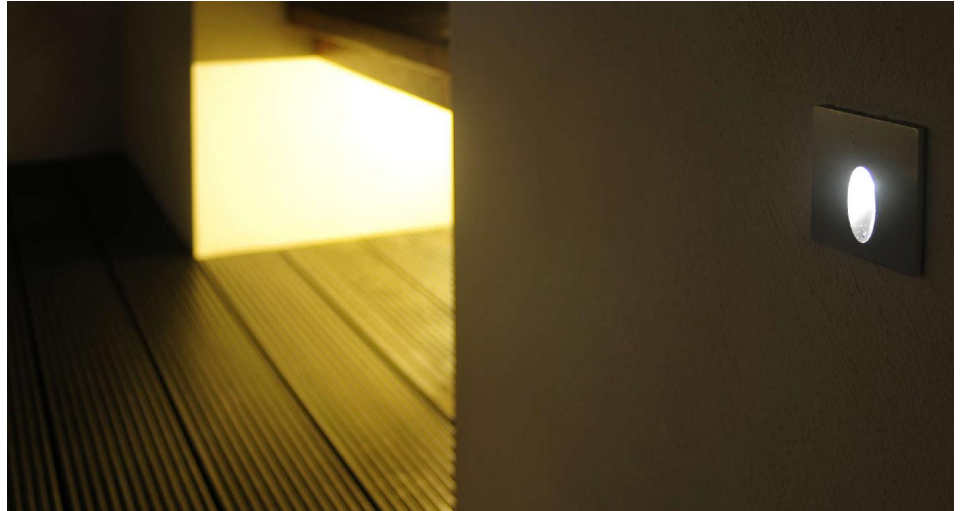

Battlestar

Battlestar Square Recessed 700mA 3W
Silver 3000K Warm White

R7803 SQ SILVER

Silver 3000K Warm White
Quicklink: Q1A29

General

Colour	Aluminium
Construction	Aluminium
Dimmable	Yes
IP Rating	IP65
RAL Colour Code	RAL 9006

Light Characteristics

Beam Angle	30°
Colour Rendering Index	85
Colour Temperature	3000K Warm White
Lumens	210 lm
Lumens Per Watt	70 lm/W

The **Battlestar Square** is a recessed light that can be mounted into walls. It has a waterproof rating of IP65, allowing fitting in wet areas, such as shower cubicles or outside.

Constructed from high quality aluminium with the light provided by a 3 Watt warm white LED. **A tube is included** and must be used with this fitting to allow easy burial and wiring in a wall, inside or outside. This tube is 100mm long but can be cut down to size depending on the wall that it is being mounting in.

Please note that this fitting does not mount completely flush as the picture may indicate, although the front plate only has a depth of 4mm.

Many different LED power supplies are available that allow you to achieve more with your lighting. Simply select the correct wattage depending on how many total LED fittings it will be connected to.