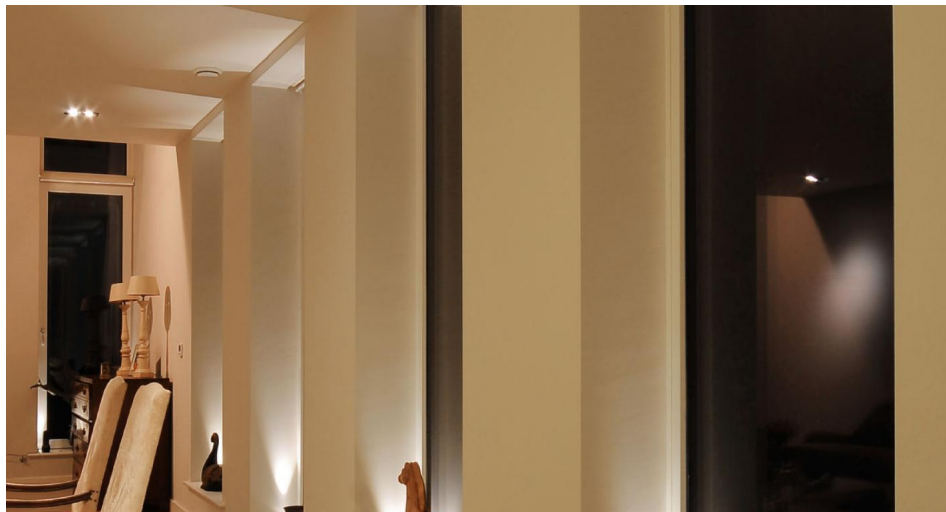

Phantom Round LED

Phantom Stainless Steel Round 40° RGB 350mA
RGB 3W

AL2118 RD SS RGB

RGB 3W

Quicklink: Q1874

General

Colour	Stainless Steel
Construction	Steel / Glass
Dimmable	Yes
IP Rating	IP68

Dimmable	Yes
LED Type	High Power

Dimensions

Cable Length	500mm
Cut Out	40mm (Diameter)
Depth	80mm
Diameter	48mm
Tube Diameter	49mm
Tube Length	88mm

Electrical

Amperage	350mA
Maximum Wattage	3W
Requires Driver	Yes

Light Characteristics

Beam Angle	40°

The **Phantom Round 40° RGB** is a small recessed uplight that can be used in floors and walls. It is rated IP68, allowing it to be fitted into wet areas such as shower cubicles or outside in decking. It can be placed in zones 0, 1 and 2 of bathrooms, offering full flexibility in its placement. Constructed from marine grade steel and frosted glass.

The fitting comes complete with spring clips to mount into hollow walls and floors. It also comes with a plastic mounting box for use with brick and other solid surfaces. If used outside, it is strongly advised that *Heat Shrink* is used to protect the wiring from water.

This light does not require any wiring as it uses the plug and play system. The power cable and endcap will be needed to be connected to make the light work.

The minimum required products needed to operate multiple fittings are:

- WISERGB 350MA M: Wise Chameleon Master
- SPEC ENDCAP: End Cap
- RS2524: LED Driver
- SPECPC1: Power Cord
- Wise 7 Channel Switch or Wise 7 or 42 Channel Remote