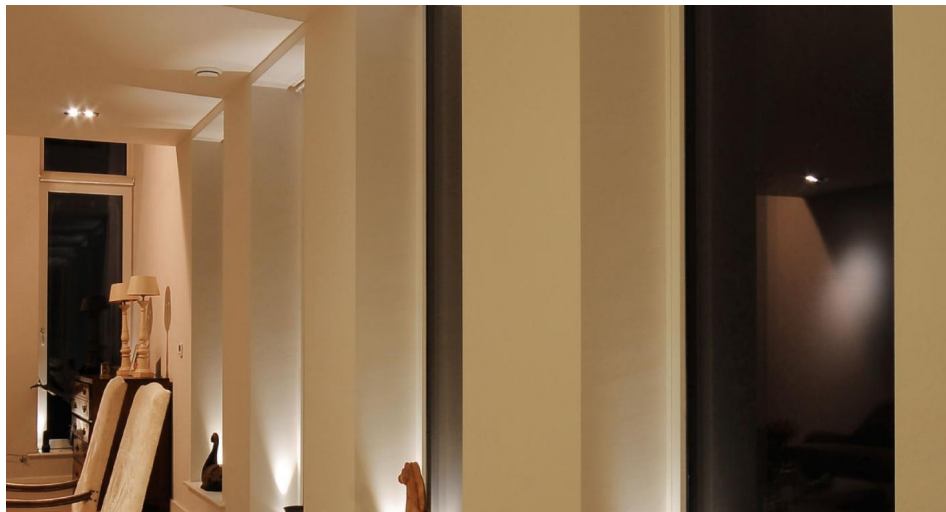

Phantom Round LED

Phantom Stainless Steel Round 40° RGB 350mA
RGB 3W

MR. RESISTOR[®]
Lighting Specialist Est. 1968

AL2118 RD SS RGB

RGB 3W

Quicklink: Q1874

General

Colour	Stainless Steel
Construction	Steel / Glass
Dimmable	Yes
IP Rating	IP68

Light Characteristics

Beam Angle	40°
------------	-----

The **Phantom Round 40° RGB** is a small recessed uplight that can be used in floors and walls. It is rated IP68, allowing it to be fitted into wet areas such as shower cubicles or outside in decking. It can be placed in zones 0, 1 and 2 of bathrooms, offering full flexibility in its placement. Constructed from marine grade steel and frosted glass.