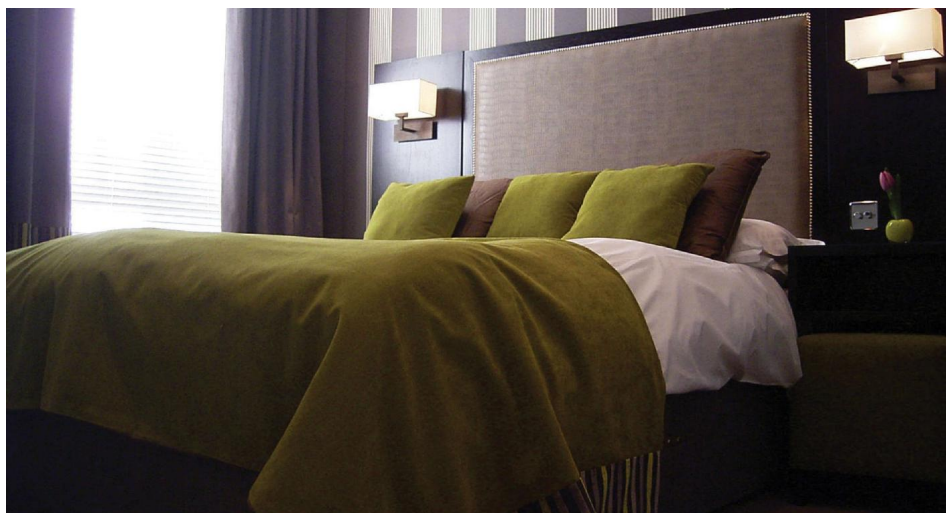

Park Lane

Park Lane Wall Light 240V
60W White Shade (incl.) / Bronze

PARKLANE 1080044

60W White Shade (incl.) / Bronze
Quicklink: Q17D1

General

Cap	SES / E14
Colour	Bronze
Construction	Steel
Dimmable	Yes
IP Rating	IP20

Dimensions

Depth	135mm
Height	205mm
Width	250mm

Electrical

Maximum Wattage	60W
Voltage	240V

The **Park Lane Wall** is a stylish modern bedside wall light designed not only to colour coordinate with your existing furnishings but also to be a practical fitting.