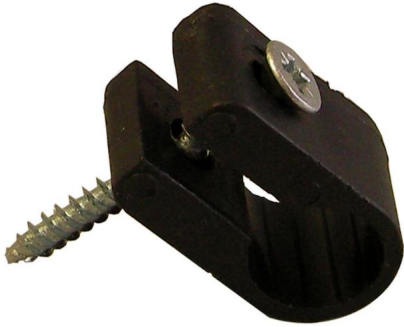

Fixings

Cleats

1.5mm 3

CLEATS CC5

1.5mm 3

Quicklink: Q1725

General

Colour Black

Cleats allow your **Armoured Cable** to be held in place and attached to walls, fences and other materials. Screws are not included.
