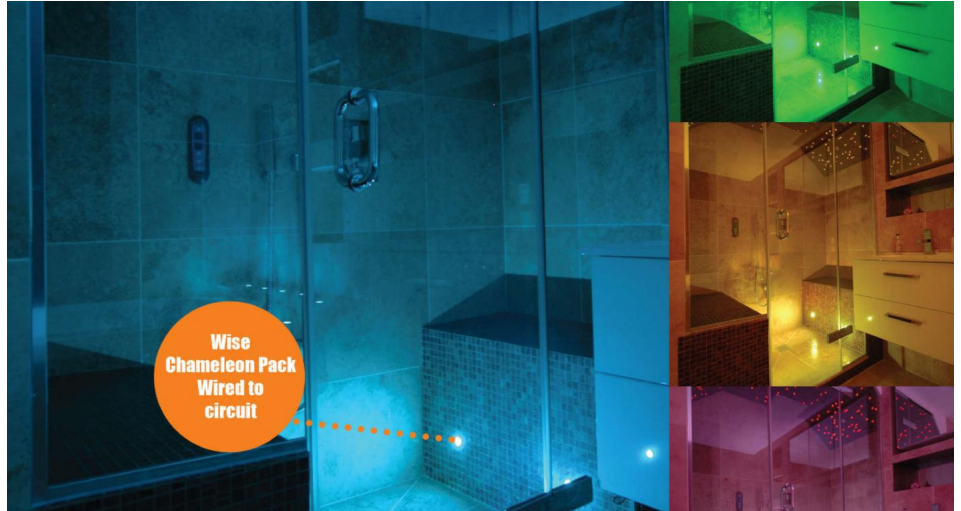

Chameleon Colour Change RGB

Wise Chameleon Master Outdoor Box
350mA 42W

MR. RESISTOR[®]
Lighting Specialist Est. 1968

WISERGB BOX 42W

350mA 42W
Quicklink: Q169C

General

Colour	Grey
Construction	Plastic
IP Rating	IP54

Range for Plastic Switch	100m Max Line Of Sight
--------------------------	------------------------

Dimensions

Height	225mm
Length	76mm
Width	150mm

Electrical

Input Voltage	240V
Maximum Wattage	42W

The **Wise Chameleon Master Outdoor Box** is an IP54 rated wall mounted box specifically designed to allow outdoor wireless colour change lighting. The box is small and discrete enough to be hidden away, while remaining durable enough to handle all forms of weather. The **Wise Chameleon Outdoor Box** contains a **Wise Chameleon Master** to control the 350mA output, and a driver meaning that the box can be wired straight to the mains.