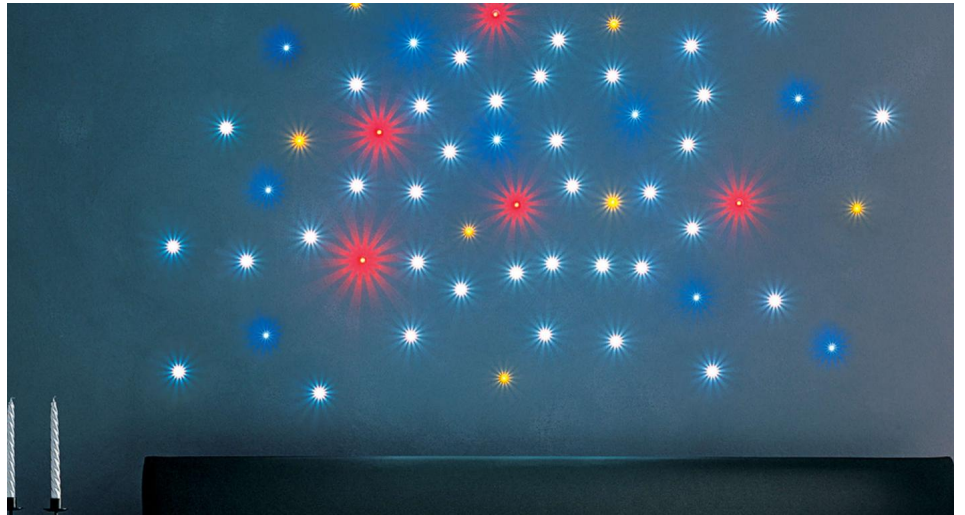

Niche

Recessed Starlight 1W

Chrome Amber

IL85025Y70 CHR

Chrome Amber

Quicklink: Q15D9

The **Starlight** range of downlights are small recessed spots with springs for fastening to false ceilings or to be applied with an outer casing, brass case.

General

Colour	Chrome
Construction	Metal
IP Rating	IP44

Dimensions

Cable Length	150mm
Cut Out	15mm (Diameter)
Diameter	20mm
Minimum Ceiling Depth	24mm

Electrical

Amperage	350mA
Maximum Wattage	1W