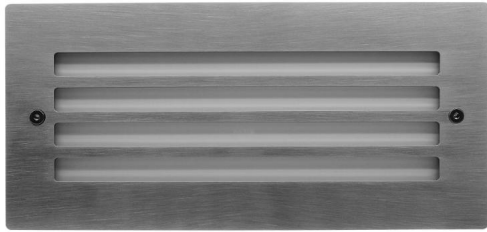

Brick

Recessed Brick Light G23 240V

Stainless Steel Grilled

ART413SS PL9

Stainless Steel Grilled

Quicklink: Q153C

General

Colour	Stainless Steel
Construction	Aluminium / Glass
IP Rating	IP54

Dimensions

Cut Out	230 x 88mm (Length x Width)
Depth	87mm
Length	240mm
Minimum Wall Depth	75mm
Width	103mm

Electrical

Maximum Wattage	9W
Voltage	240V

The **Brick** IP54 rated opal glass light is suitable for driveways and patio gardens. It takes a long life PL9 lamp that conforms to energy efficiency ratings.

The brick light range can be installed directly into brick or encased in cement with the included boxbox.

Surfaced plate area dimensions

- ART410PL9 BLACK: 240mm x 104mm
- ART411PL9 BLACK: 240mm x 104mm
- ART412PL9 BLACK: 250mm x 120mm
- ART413PL9 BLACK: 250mm x 120mm