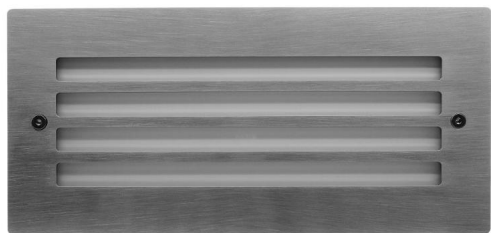

Brick

Recessed Brick Light G23 240V

Stainless Steel Grilled

MR. RESISTOR[®]
Lighting Specialist Est. 1968

ART413SS PL9

Stainless Steel Grilled

Quicklink: Q153C

General

Colour	Stainless Steel
Construction	Aluminium / Glass
IP Rating	IP54

Dimensions

Cut Out	230 x 88mm (Length x Width)
Depth	87mm
Length	240mm
Minimum Wall Depth	75mm
Width	103mm

Electrical

Maximum Wattage	9W
Voltage	240V

The **Brick** IP54 rated opal glass light is suitable for driveways and patio gardens. It takes a long life PL9 lamp that conforms to energy efficiency ratings.

The brick light range can be installed directly into brick or encased in cement with the included boxbox.