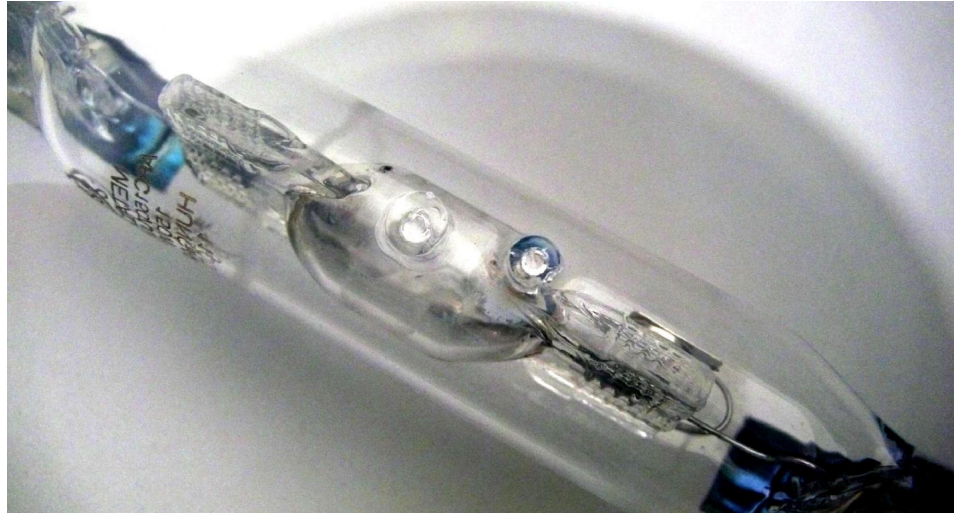

Double Ended

CMH Double Ended
3000K Warm White 70W

CMH70WDE CONST

3000K Warm White 70W
Quicklink: Q129E

CMH Double Ended lamps provide a high quality point source of light making them ideal for a variety of retail and decorative applications. They offer a high level of luminance and have a long life to reduce maintenance costs.

General

Cap RX7s
Construction Glass

Dimensions

Diameter 21mm
Length 118mm

Electrical

Voltage 240V

Light Characteristics

Colour Rendering Index 78
Colour Temperature 3000K Warm White