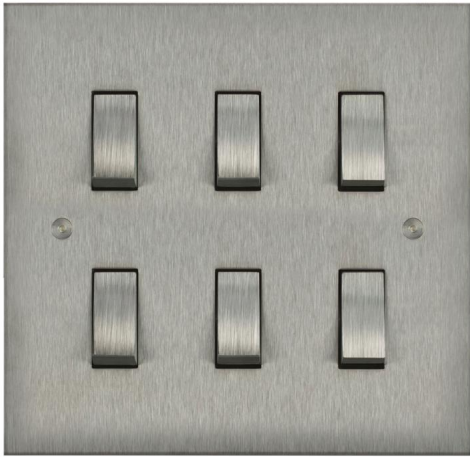

Flat Plate Horizon Satin Stainless

Horizon Square Rocker Switch

6 gang 20 amp 2 way (MK893) Satin Stainless Steel

MRTSSRSW6

6 gang 20 amp 2 way (MK893) Satin

Stainless Steel

Quicklink: Q1147

The superior quality of the **Horizon faceplate style** has been designed to suit both traditional and contemporary interiors. Produced with square corners, it features **trimless switches** for exceptional product reliability. To ensure design uniformity throughout a project, non-standard accessories can be made to suit requirements.

General

Colour	Stainless Steel
Construction	Stainless Steel

Dimensions

Length	146mm
Plate Depth	1.5mm
Width	146mm

Electrical

Amperage	20A
Voltage	240V