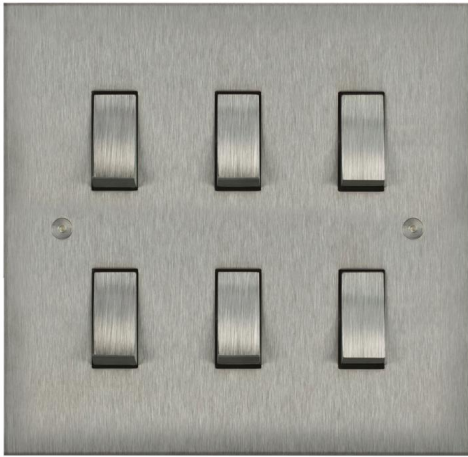

Flat Plate Horizon Satin Stainless

Horizon Square Rocker Switch

6 gang 20 amp 2 way (MK893) Satin Stainless Steel

MR. RESISTOR[®]
Lighting Specialist Est. 1968

MRTSSRSW6

6 gang 20 amp 2 way (MK893) Satin

Stainless Steel

Quicklink: Q1147

The superior quality of the **Horizon faceplate style** has been designed to suit both traditional and contemporary interiors. Produced with square corners, it features **trimless switches** for exceptional product reliability. To ensure design uniformity throughout a project, non-standard accessories can be made to suit requirements.

General

Colour Stainless Steel
Construction Stainless Steel

Dimensions

Length 146mm
Plate Depth 1.5mm
Width 146mm

Electrical

Amperage 20A
Voltage 240V