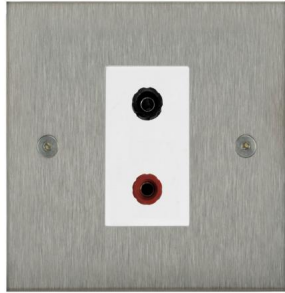

Flat Plate Horizon Satin Stainless

Horizon Square Speaker Socket
1 gang Satin Stainless Steel

MRSSP1 EU

1 gang Satin Stainless Steel
Quicklink: Q103B

The superior quality of the **Horizon faceplate style** has been designed to suit both traditional and contemporary interiors. Produced with square corners, it features **trimless switches** for exceptional product reliability. To ensure design uniformity throughout a project, non-standard accessories can be made to suit requirements.

General

Colour Stainless Steel
Construction Stainless Steel

Dimensions

Height 86mm
Plate Depth 1.5mm
Width 86mm

Electrical

Voltage 240V