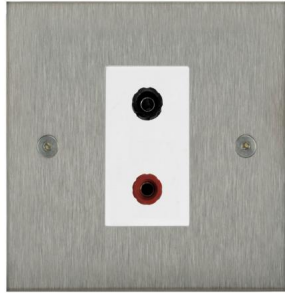

Flat Plate Horizon Satin Stainless

Horizon Square Speaker Socket
1 gang Satin Stainless Steel

MR. RESISTOR[®]
Lighting Specialist Est. 1968

MRSSP1 EU

1 gang Satin Stainless Steel
Quicklink: Q103B

The superior quality of the **Horizon faceplate style** has been designed to suit both traditional and contemporary interiors. Produced with square corners, it features **trimless switches** for exceptional product reliability. To ensure design uniformity throughout a project, non-standard accessories can be made to suit requirements.

General

Colour Stainless Steel
Construction Stainless Steel

Dimensions

Height 86mm
Plate Depth 1.5mm
Width 86mm

Electrical

Voltage 240V