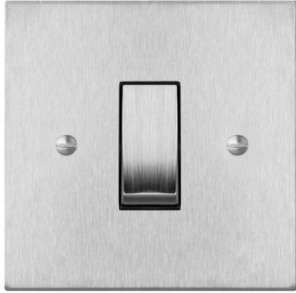

Flat Plate Horizon Satin Stainless

Horizon Square Cooker Switch

1 gang plate 45 amp (single plate) Satin Stainless Steel

MR. RESISTOR[®]
Lighting Specialist Est. 1968

MRSSCSW1 1G

1 gang plate 45 amp (single plate) Satin

Stainless Steel

Quicklink: Q1024

The superior quality of the **Horizon faceplate style** has been designed to suit both traditional and contemporary interiors. Produced with square corners, it features **trimless switches** for exceptional product reliability. To ensure design uniformity throughout a project, non-standard accessories can be made to suit requirements.

General

Colour Stainless Steel
Construction Stainless Steel

Dimensions

Height 86mm
Plate Depth 1.5mm
Width 86mm

Electrical

Amperage 45A
Voltage 240V