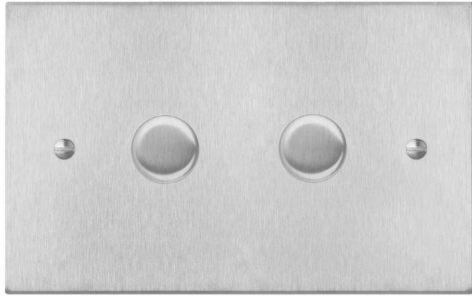

Flat Plate Horizon Satin Stainless

Horizon Square Dimmer Switch

2 gang 400 watt double plate Satin Stainless Steel

MR. RESISTOR[®]
Lighting Specialist Est. 1968

MRSSDSW2 DBL PL

2 gang 400 watt double plate Satin

Stainless Steel

Quicklink: Q1022

The superior quality of the **Horizon faceplate style** has been designed to suit both traditional and contemporary interiors. Produced with square corners, it features **trimless switches** for exceptional product reliability. To ensure design uniformity throughout a project, non-standard accessories can be made to suit requirements.

This Dimmer comes complete with LED-compatible dimmer modules.

General

Colour	Stainless Steel
Construction	Stainless Steel

Dimensions

Length	146mm
Plate Depth	1.5mm
Width	86mm

Electrical

Voltage	240V
---------	------