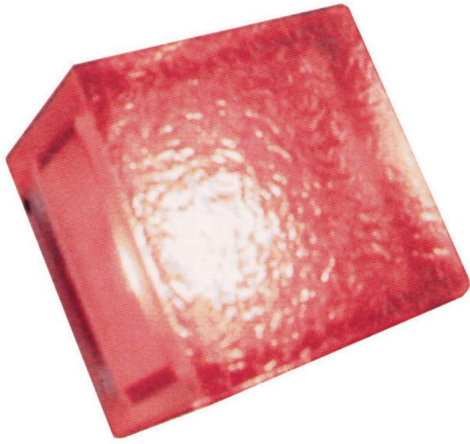

Block LED

LED Block 12V
Red 4.5W

LED BLOCK RED

Red 4.5W
Quicklink: QE44

General

Colour	Red
Construction	Plastic
Dimmable	Yes
IP Rating	IP68

Dimmable Yes

Dimensions

Depth	50mm
Height	70mm
Width	70mm

Electrical

Maximum Wattage	4.5W
Requires Driver	Yes
Voltage	12V DC

The **LED Block** is a transparent brick type light. It can be used to create visual effects on driveways, paveways, gardens, roads, walls, etc.