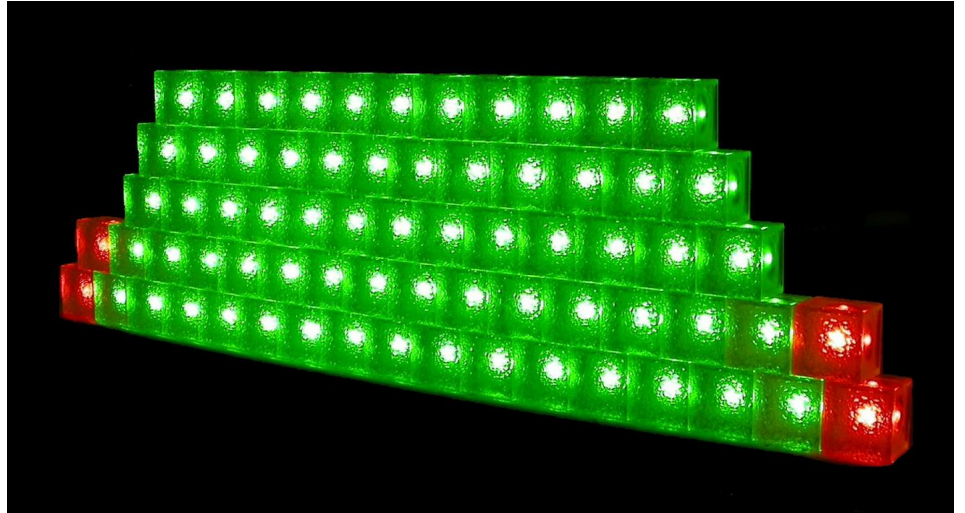

Block LED

LED Block 12V
Red 4.5W

LED BLOCK RED

Red 4.5W
Quicklink: QE44

General

Colour	Red
Construction	Plastic
Dimmable	Yes
IP Rating	IP68

Dimmable Yes

Dimensions

Depth	50mm
Height	70mm
Width	70mm

Electrical

Maximum Wattage	4.5W
Requires Driver	Yes
Voltage	12V DC

The **LED Block** is a transparent brick type light. It can be used to create visual effects on driveways, paveways, gardens, roads, walls, etc.