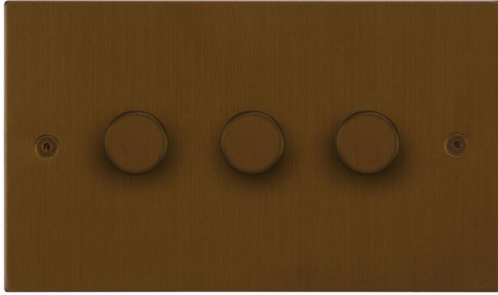

Flat Plate Horizon Antique Bronze

Horizon Square Dimmer Switch
3 gang 400 watt 2 way Antique Bronze

MRBMADSW3

3 gang 400 watt 2 way Antique Bronze
Quicklink: QCC6

The superior quality of the **Horizon faceplate style** in antique bronze has been designed to suit both traditional and contemporary interiors. Produced with square corners, it features **trimless switches** for exceptional product reliability. To ensure design uniformity throughout a project, non-standard accessories can be made to suit requirements.

General

Colour Antique Bronze

Dimensions

Height 86mm
Plate Depth 1.5mm
Width 146mm

Electrical

Maximum Wattage 400W
Voltage 240V
