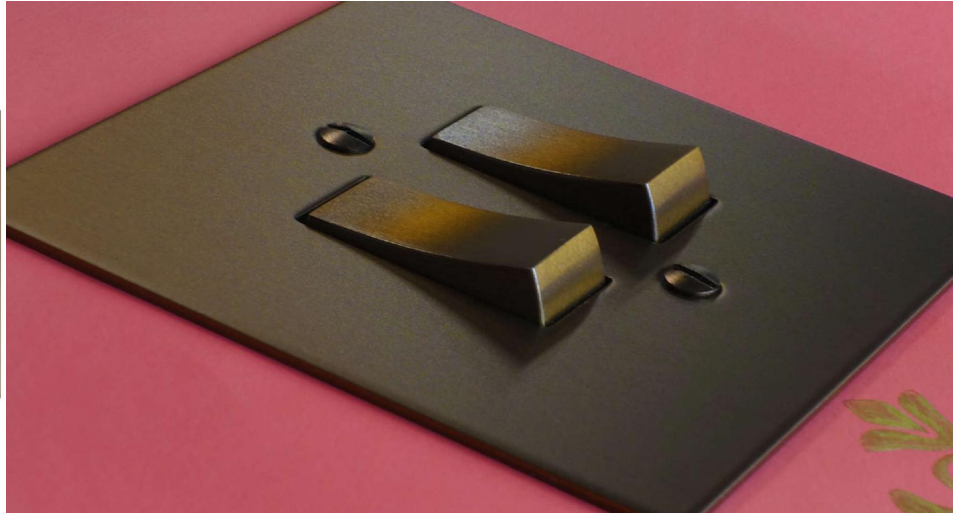

Flat Plate Horizon Antique Bronze

Horizon Square Dimmer Switch
3 gang 400 watt 2 way Antique Bronze

MRBMADSW3

3 gang 400 watt 2 way Antique Bronze
Quicklink: QCC6

The superior quality of the **Horizon faceplate style** in antique bronze has been designed to suit both traditional and contemporary interiors. Produced with square corners, it features **trimless switches** for exceptional product reliability. To ensure design uniformity throughout a project, non-standard accessories can be made to suit requirements.

General

Colour Antique Bronze

Dimensions

Height 86mm
Plate Depth 1.5mm
Width 146mm

Electrical

Maximum Wattage 400W
Voltage 240V
