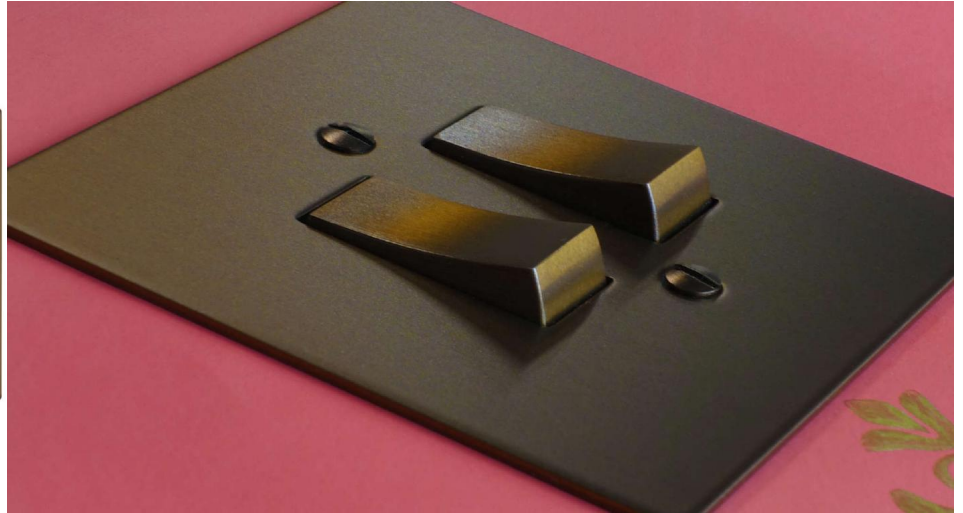

Flat Plate Horizon Antique Bronze

Horizon Square Dimmer Switch
3 gang 400 watt 2 way Antique Bronze

MR. RESISTOR[®]
Lighting Specialist Est. 1968

MRBMADSW3

3 gang 400 watt 2 way Antique Bronze
Quicklink: QCC6

The superior quality of the **Horizon faceplate style** in antique bronze has been designed to suit both traditional and contemporary interiors. Produced with square corners, it features **trimless switches** for exceptional product reliability. To ensure design uniformity throughout a project, non-standard accessories can be made to suit requirements.

General

Colour Antique Bronze

Dimensions

Height 86mm
Plate Depth 1.5mm
Width 146mm

Electrical

Maximum Wattage 400W
Voltage 240V