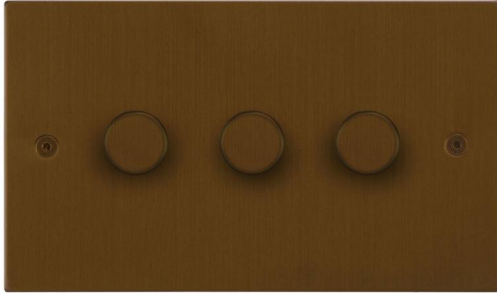

Flat Plate Horizon Antique Bronze

Horizon Square Dimmer Switch
3 gang 400 watt 2 way Antique Bronze

MR. RESISTOR[®]
Lighting Specialist Est. 1968

MRBMADSW3

3 gang 400 watt 2 way Antique Bronze
Quicklink: QCC6

The superior quality of the **Horizon faceplate style** in antique bronze has been designed to suit both traditional and contemporary interiors. Produced with square corners, it features **trimless switches** for exceptional product reliability. To ensure design uniformity throughout a project, non-standard accessories can be made to suit requirements.

General

Colour Antique Bronze

Dimensions

Height 86mm
Plate Depth 1.5mm
Width 146mm

Electrical

Maximum Wattage 400W
Voltage 240V