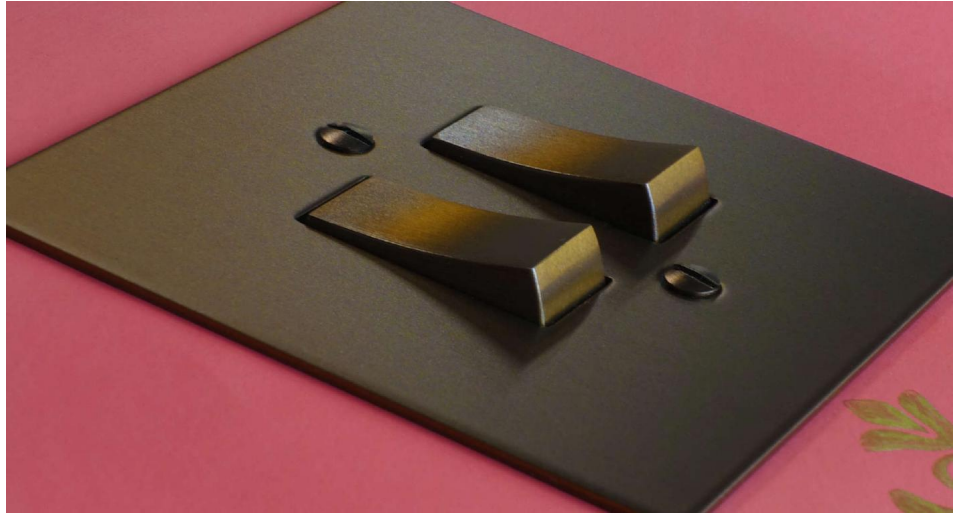

# Flat Plate Horizon Antique Bronze

Horizon Square Dimmer Switch

1 gang 400 watt 2 way double plate Antique Bronze

---

## MRBMADSW1 DBL PL

1 gang 400 watt 2 way double plate

Antique Bronze

Quicklink: QCC3

---

The superior quality of the **Horizon faceplate style** in antique bronze has been designed to suit both traditional and contemporary interiors. Produced with square corners, it features **trimless switches** for exceptional product reliability. To ensure design uniformity throughout a project, non-standard accessories can be made to suit requirements.

### General

Colour                      Antique  
                                    Bronze,Bronze