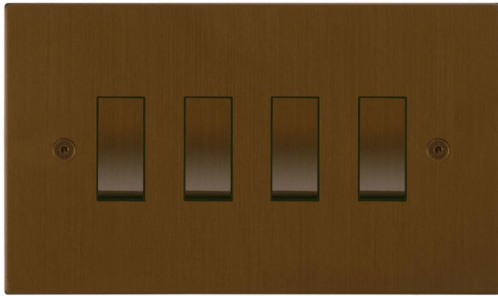

Flat Plate Horizon Antique Bronze

Horizon Square Rocker Switch

4 gang 20 amp Antique Bronze

MRTBMARSW4

4 gang 20 amp Antique Bronze

Quicklink: QCBB

The superior quality of the **Horizon faceplate style** in antique bronze has been designed to suit both traditional and contemporary interiors. Produced with square corners, it features **trimless switches** for exceptional product reliability. To ensure design uniformity throughout a project, non-standard accessories can be made to suit requirements.

General

Colour Antique Bronze

Dimensions

Height 86mm
Plate Depth 1.5mm
Width 146mm

Electrical

Amperage 20A
Voltage 240V
