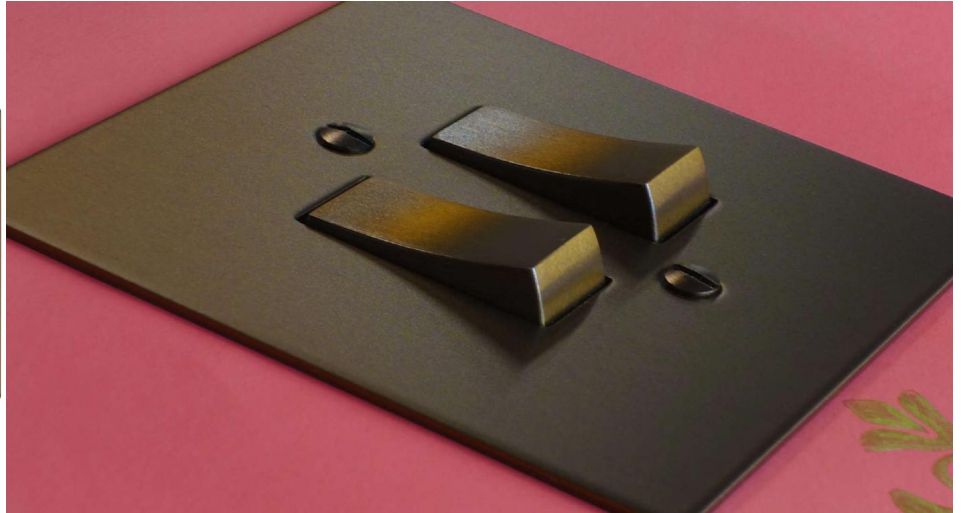

Flat Plate Horizon Antique Bronze

Horizon Square Rocker Switch

4 gang 20 amp Antique Bronze

MRTBMARSW4

4 gang 20 amp Antique Bronze

Quicklink: QCBB

The superior quality of the **Horizon faceplate style** in antique bronze has been designed to suit both traditional and contemporary interiors. Produced with square corners, it features **trimless switches** for exceptional product reliability. To ensure design uniformity throughout a project, non-standard accessories can be made to suit requirements.

General

Colour Antique Bronze

Dimensions

Height 86mm
Plate Depth 1.5mm
Width 146mm

Electrical

Amperage 20A
Voltage 240V
