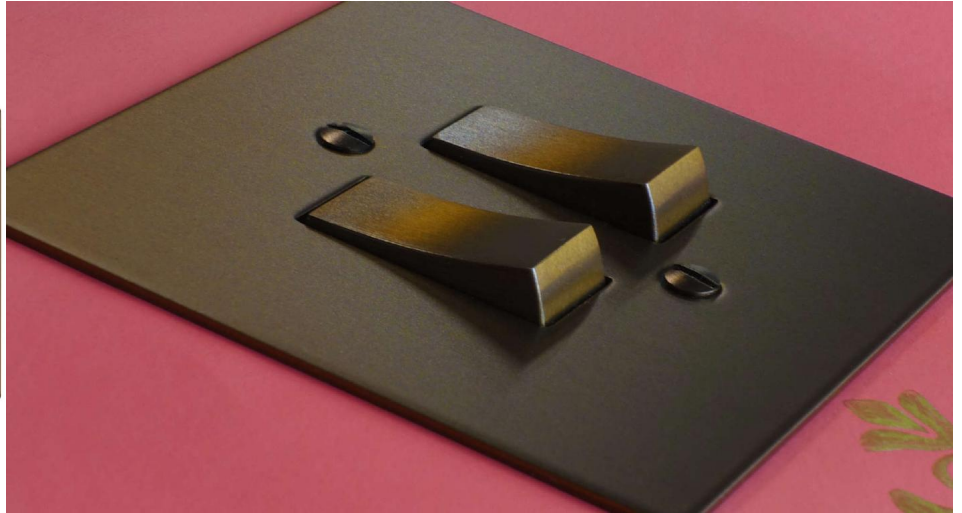

# Flat Plate Horizon Antique Bronze

Horizon Square Rocker Switch  
4 gang 20 amp Antique Bronze

**MR. RESISTOR**<sup>®</sup>  
Lighting Specialist Est. 1968

## MRTBMARSW4

4 gang 20 amp Antique Bronze  
Quicklink: QCBB

The superior quality of the **Horizon faceplate style** in antique bronze has been designed to suit both traditional and contemporary interiors. Produced with square corners, it features **trimless switches** for exceptional product reliability. To ensure design uniformity throughout a project, non-standard accessories can be made to suit requirements.

### General

Colour                      Antique Bronze