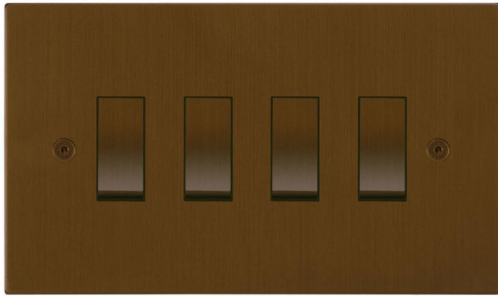

# Flat Plate Horizon Antique Bronze

Horizon Square Rocker Switch  
4 gang 20 amp Antique Bronze

**MR. RESISTOR**<sup>®</sup>  
Lighting Specialist Est. 1968

## MRTBMARSW4

4 gang 20 amp Antique Bronze  
Quicklink: QCBB

The superior quality of the **Horizon faceplate style** in antique bronze has been designed to suit both traditional and contemporary interiors. Produced with square corners, it features **trimless switches** for exceptional product reliability. To ensure design uniformity throughout a project, non-standard accessories can be made to suit requirements.

### General

Colour                      Antique Bronze

### Dimensions

Height                      86mm  
Plate Depth                1.5mm  
Width                        146mm