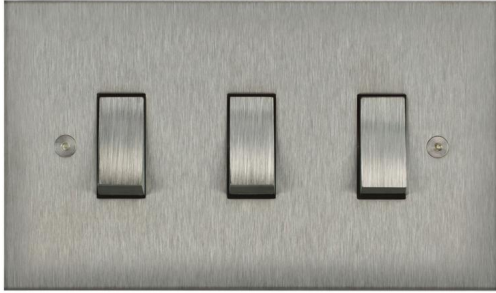

# Flat Plate Horizon Satin Stainless

Horizon Square Rocker Switch  
3 gang 20 amp 2 way Satin Stainless Steel

## MRTSSRSW3

3 gang 20 amp 2 way Satin Stainless Steel  
Quicklink: QC30

The superior quality of the **Horizon faceplate style** has been designed to suit both traditional and contemporary interiors. Produced with square corners, it features **trimless switches** for exceptional product reliability. To ensure design uniformity throughout a project, non-standard accessories can be made to suit requirements.

### Dimensions

Length 146mm  
Plate Depth 1.5mm  
Width 86mm