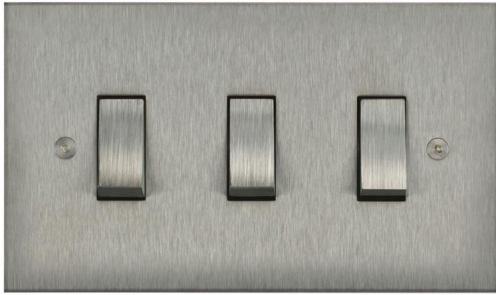

Flat Plate Horizon Satin Stainless

Horizon Square Rocker Switch
3 gang 20 amp 2 way Satin Stainless Steel

MR. RESISTOR[®]
Lighting Specialist Est. 1968

MRTSSRSW3

3 gang 20 amp 2 way Satin Stainless Steel
Quicklink: QC30

The superior quality of the **Horizon faceplate style** has been designed to suit both traditional and contemporary interiors. Produced with square corners, it features **trimless switches** for exceptional product reliability. To ensure design uniformity throughout a project, non-standard accessories can be made to suit requirements.

General

Colour Stainless Steel
Construction Stainless Steel

Dimensions

Length 146mm
Plate Depth 1.5mm
Width 86mm

Electrical

Amperage 20A
Voltage 240V