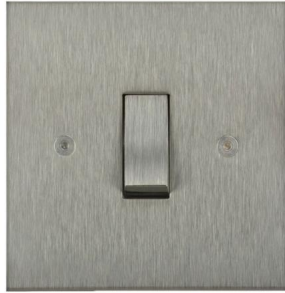

Flat Plate Horizon Satin Stainless

Horizon Square Rocker Switch
1 gang 20 amp 2 way Satin Stainless Steel

MRTSSRSW1

1 gang 20 amp 2 way Satin Stainless Steel
Quicklink: QC2E

General

Colour Stainless Steel
Construction Stainless Steel

Dimensions

Length 86mm
Plate Depth 1.5mm
Width 86mm

Electrical

Amperage 20A
Voltage 240V

The superior quality of the **Horizon faceplate style** has been designed to suit both traditional and contemporary interiors. Produced with square corners, it features **trimless switches** for exceptional product reliability. To ensure design uniformity throughout a project, non-standard accessories can be made to suit requirements.
