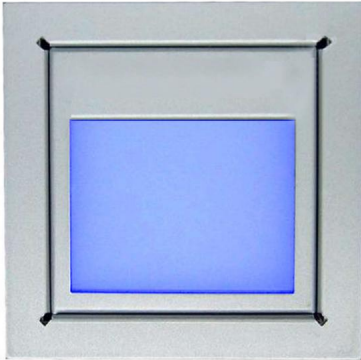

# Window

Slot Window 240V  
Silver / Clear Glass Blue

**MR. RESISTOR**<sup>®</sup>  
Lighting Specialist Est. 1968

## WL2300B2 BLUE

Silver / Clear Glass Blue  
Quicklink: QB93

The Slot Window 240V can be fitted into a wall to provide lighting for the floor or just a decorative light. It is available with either a blue or a white LED.

### General

Colour Silver  
Dimmable No  
IP Rating IP40

Dimmable No

### Dimensions

Cut Out 65 x 65mm (Length x Width)  
Depth 58mm  
Height 80mm  
Width 80mm